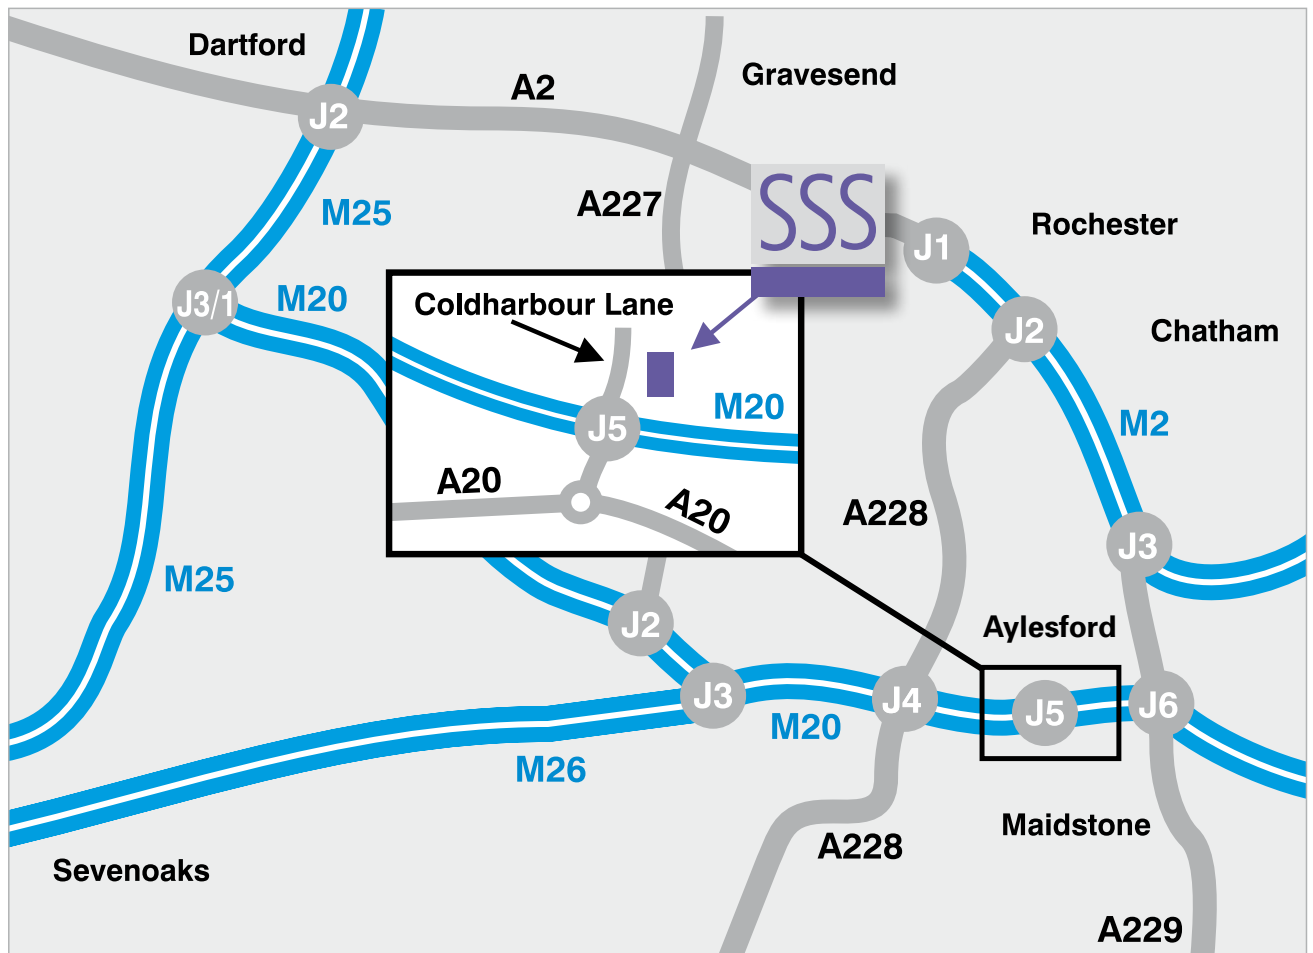

How to find us

From the West via M26:

At junction 3 change from M26 onto the M20. Follow the M20 for 5.03 miles. Leave M20 at junction 5 in direction AYLESFORD, A20. Enter the roundabout and leave at the 1st exit onto Coldharbour Lane. SSS head office is the first turning on the right.

From the North via M2:

From the A2 follow the M2 in direction CHATHAM, CANTERBURY, DOVER, CHANNEL TUNNEL. Leave M2 at junction 3 in direction MAIDSTONE, CHANNEL TUNNEL, M20, A229. Continue onto the A229 following signs for the M20. Join the M20 at junction 6 heading towards Sevenoaks. Leave M20 at junction J5 (AYLESFORD). Enter the roundabout and take the 1st exit onto Coldharbour Lane. SSS head office is the first turning on the right.

Aylesford

SSS Management Services Ltd

Shannon House
245 Coldharbour Lane
Aylesford
Kent
ME20 7NS

Tel: 01622 798200
Fax: 01622 717301

Independence | Securing your Investment